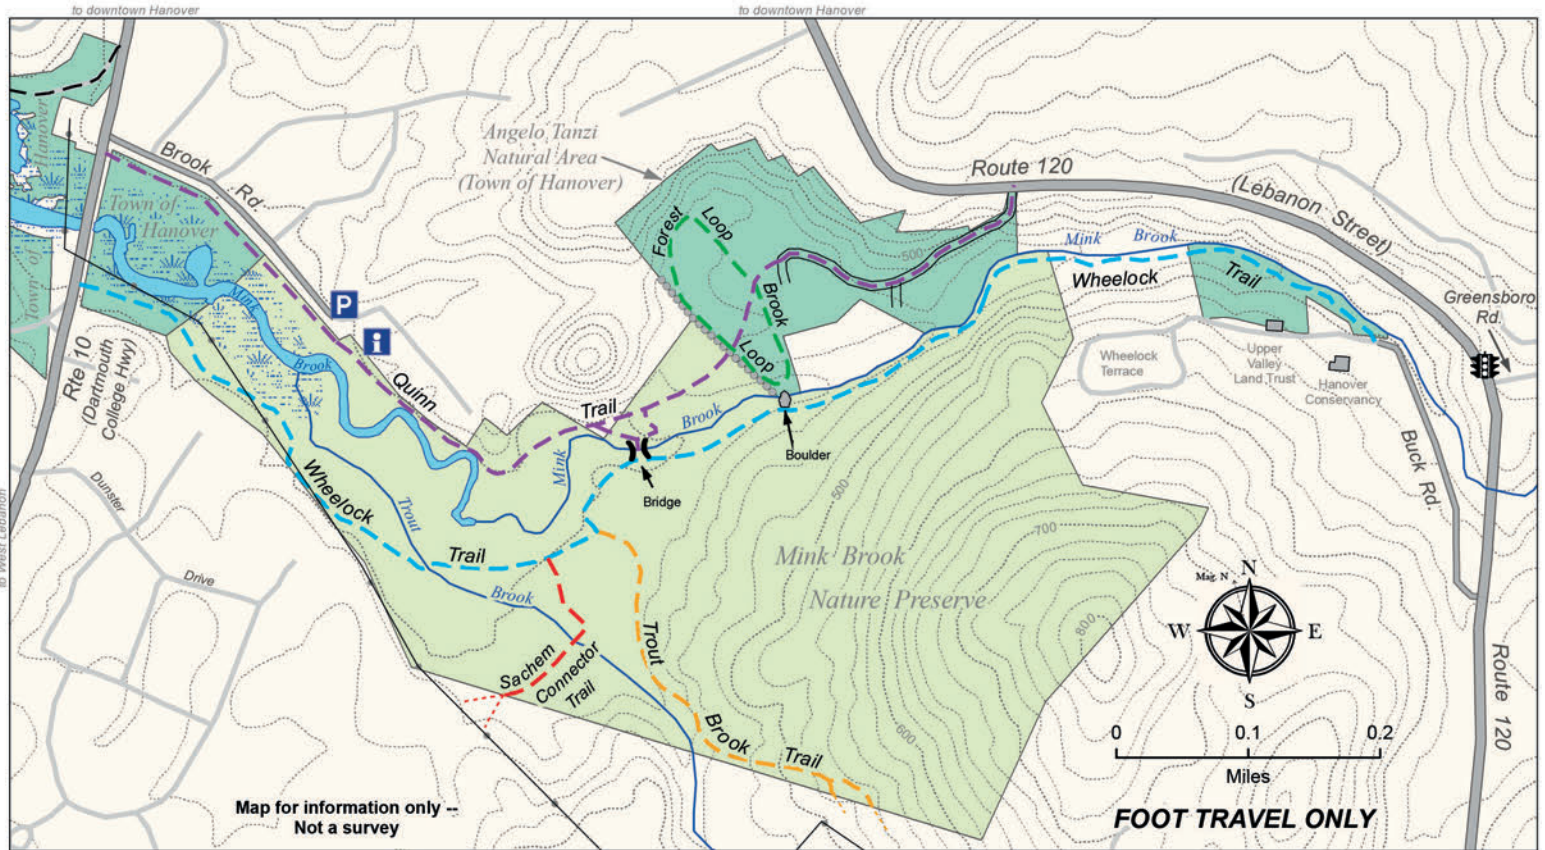

Mink Brook Nature Preserve Trails

Mink Brook Trails

- Quinn Trail
- Wheellock Trail
- Trout Brook Trail
- Sachem Connector Trail

Tanzi Tract Trails

Other Trails

- Parking
- Information Kiosk
- Bridge
- Wetland

- Stone Wall
- Utility Line
- Hanover Conservancy Property
- Other Public or Conserved Lands

Contour interval: 20 ft

Directions and Parking

From the Dartmouth College Green follow Route 10 south for 0.5 miles to Brook Road. Turn left onto Brook Road and proceed for 0.1 miles. Parking is available on the right.

The Upper Valley Land Trust assisted in acquisition of the Mink Brook Nature Preserve and holds the conservation easement on the property.

16 Buck Rd.
Hanover, NH 03755
(603) 643-3433
www.hanoverconservancy.org

February 2015